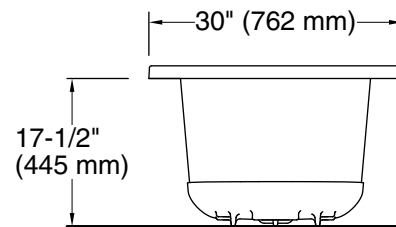

### Technical Information

All product dimensions are nominal.

Installation:	Drop-in
Drain location:	End
Basin area, bottom:	45-1/8" x 19-11/16" (1146 mm x 500 mm)
Basin area, top:	52-1/8" x 22-1/16" (1324 mm x 560 mm)
Weight:	58 lbs (26.3 kg)
Minimum floor load:	45 lbs/ft <sup>2</sup> (219.7 kg/m <sup>2</sup> )
Water depth:	15-1/8" (384 mm)
Water capacity:	57 gal (215.8 L)
Cutout:	Drop-in, 58-1/2" x 28-1/2" (1486 mm x 724 mm)
Minimum flat for door:	2" (51 mm)