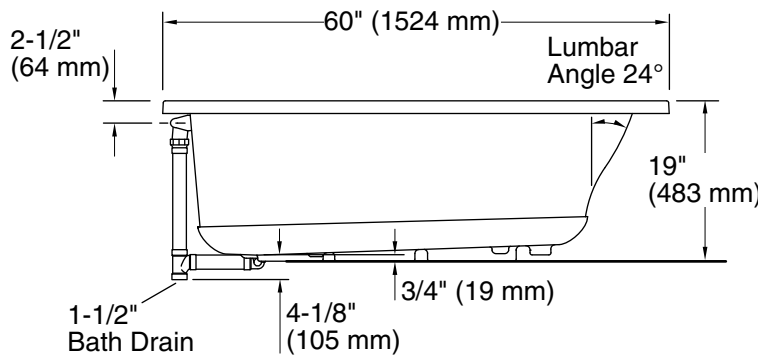

### Technical Information

All product dimensions are nominal.

Installation:	Drop-in
Drain location:	End
Basin area, bottom:	45-1/8" x 19-11/16" (1146 mm x 500 mm)
Basin area, top:	52-1/8" x 22-1/16" (1324 mm x 560 mm)
Weight:	58 lbs (26.3 kg)
Minimum floor load:	45 lbs/ft <sup>2</sup> (219.7 kg/m <sup>2</sup> )
Water depth:	15-1/8" (384 mm)
Water capacity:	57 gal (215.8 L)
Cutout:	Drop-in, 58-1/2" x 28-1/2" (1486 mm x 724 mm)
Minimum flat for door:	2" (51 mm)