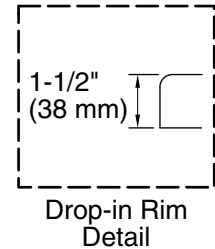

### Technical Information

All product dimensions are nominal.

Installation:	Drop-in
Drain location:	End
Basin area, bottom:	45-1/8" x 19-11/16" (1146 mm x 500 mm)
Basin area, top:	52-1/8" x 22-1/16" (1324 mm x 560 mm)
Weight:	58 lbs (26.3 kg)
Minimum floor load:	45 lbs/ft <sup>2</sup> (219.7 kg/m <sup>2</sup> )
Water depth:	15-1/8" (384 mm)
Water capacity:	57 gal (215.8 L)
Cutout:	Drop-in, 58-1/2" x 28-1/2" (1486 mm x 724 mm)
Minimum flat for door:	2" (51 mm)