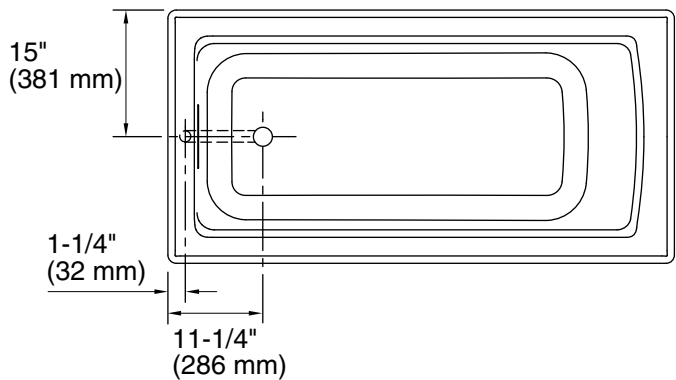

No change in measurements if connected with drain illustrated. (K-7272)

Technical Information

All product dimensions are nominal.

Installation:	Drop-in
Drain location:	End
Basin area, bottom:	45-1/8" x 19-11/16" (1146 mm x 500 mm)
Basin area, top:	52-1/8" x 22-1/16" (1324 mm x 560 mm)
Weight:	58 lbs (26.3 kg)
Minimum floor load:	45 lbs/ft² (219.7 kg/m²)
Water depth:	15-1/8" (384 mm)
Water capacity:	57 gal (215.8 L)
Cutout:	Drop-in, 58-1/2" x 28-1/2" (1486 mm x 724 mm)
Minimum flat for door:	2" (51 mm)

Notes

Measure your actual product for rough-in details.

Install this product according to the installation instructions.

The hot water supply should be 70% of the capacity of the bath or greater. Installations will vary.

ADA compliant when installed to the specific requirements of these regulations.